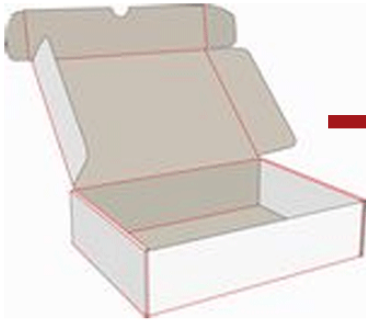

Package contains

Accessory
Extended Mappi Cradle
Part no 435-4492

Alternative mounting
Cork pad to increase tilt