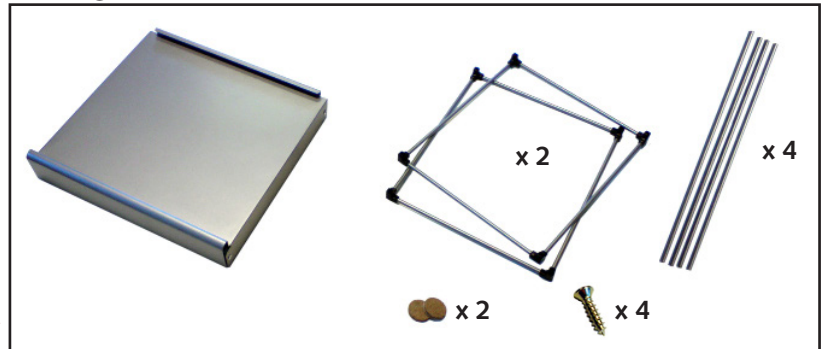

Package contains

Accessory
Extended Mappi Cradle
Part no 435-4492

Alternative mounting
Cork pad to increase tilt